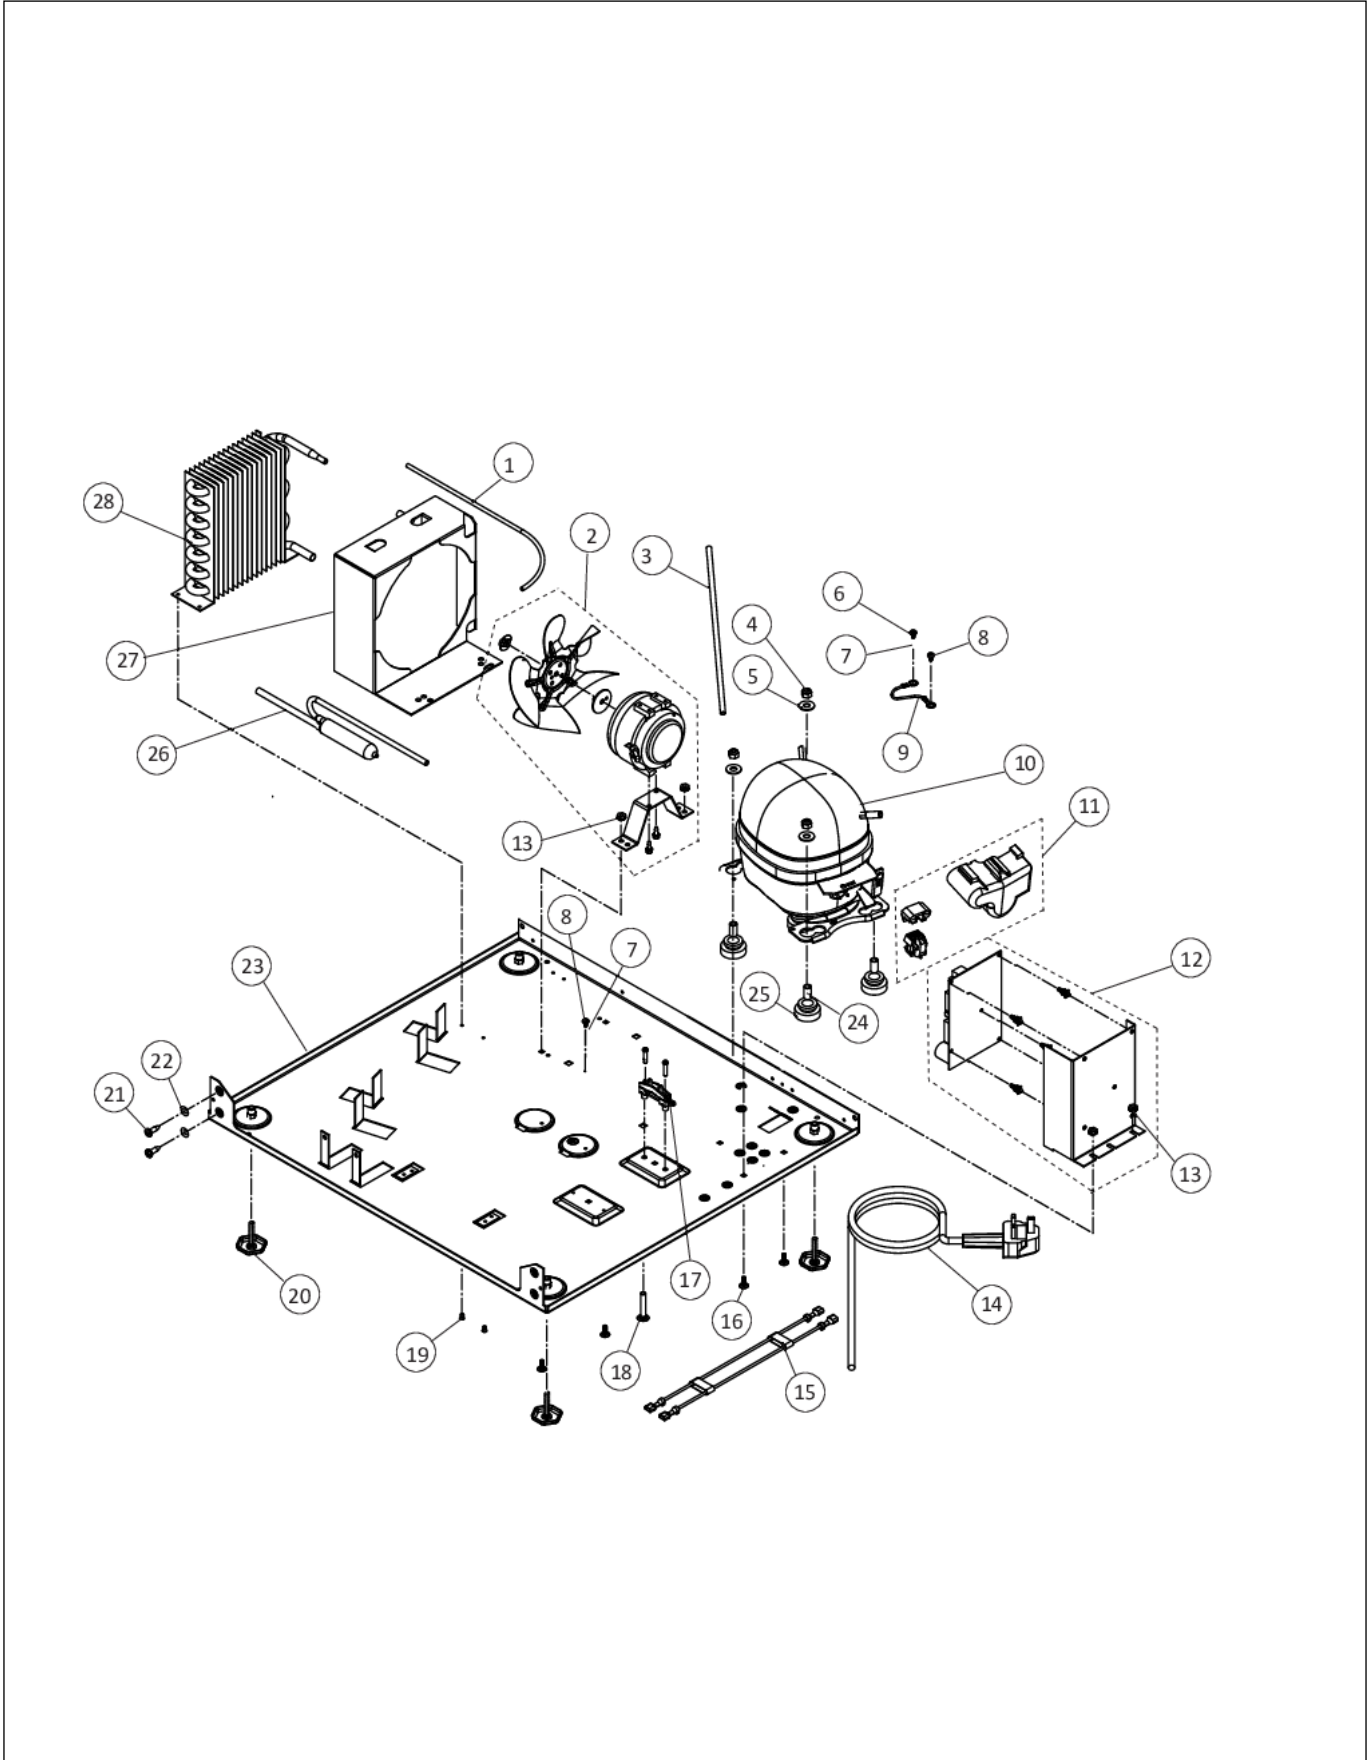

Left Hand

Item	Part No.	Name	Qty	Uom	NOTES
1	028354-000	SUBS TO PW200032 - Hinge Pin, Top	1	EA	
2	022415-000	UPPER DOOR HINGE R.H.	1	EA	
3	022414-000	BEARING, HINGE PIN UPPER	1	EA	
4	022252-000	10-32 X 3/4 COUNTERSUNK SCREW	6	EA	
5	022423-000	DOOR CLOSER CAM FOLLOWER	1	EA	
6	022417-000	BOTTOM DOOR HINGE, R.H.	1	EA	
7	022240-000	LOWER HINGE PIN	1	EA	
8	022420-000	BOTTOM DOOR HINGE, L.H.	1	EA	
9	022416-000	UPPER DOOR HINGE L.H.	1	EA	

MECHANICAL

Item	Part No.	Name	Qty	Uom	NOTES
1	022364-000	TUBING, .188 OD X 14 IN	1	EA	
2	42247036	CONDENSER FAN ASSEMBLY	1	EA	Not available online / Call for pricing and availability
3	022406-000	PROCESS TUBE, 1/4 X 10ø	1	EA	
4	022395-000	1/4-20 Hex Lock Nut	3	EA	
5	022388-000	Flat Washer	3	EA	
6	022369-000	8-32 X 1/4 PHILLIPS PAM HEAD SCREW, ZN	1	EA	Not available online / Call for pricing and availability
7	022358-000	THERMAL CUT-OUT N.O. 60 DEGREES	2	EA	Not available online / Call for pricing and availability
8	022402-000	10-32 X 1/2 HEX WASHER HEAD SCREW	1	EA	
9	PW300137	Ground Wire	1	EA	Not available online / Call for pricing and availability
10	028378-000	COMPRESSOR	1	EA	
11	42246574	TERMINAL COVER KIT W/ OVERLOAD & RELAY	1	EA	Not available online / Call for pricing and availability
12	009511-000	ELECTRONIC CONTROL BOARD AND BRACKET ASM	1	EA	
13	022381-000	#10-24 Hex Nut	4	EA	
14	028377-000	POWER CORD	1	EA	
15	022373-000	WIRING HARNESS, COMPRESSOR	1	EA	
16	022365-000	#10-24 x 1/2" Carriage Bolt	4	EA	
17	022380-000	Power Cord Clamp and 4mm x 20 mm screws	2	EA	
18	022404-000	CARRIAGE BOLT 1/4-20 X 1.50 UNC 2A	3	EA	
19	022401-000	POP RIVET #AD43ABS ALUMINUM	8	EA	
20	022366-000	LEG LEVELER	4	EA	
21	022252-000	10-32 X 3/4 COUNTERSUNK SCREW	2	EA	
22	022403-000	#10 Countersunk Flatwasher	4	EA	