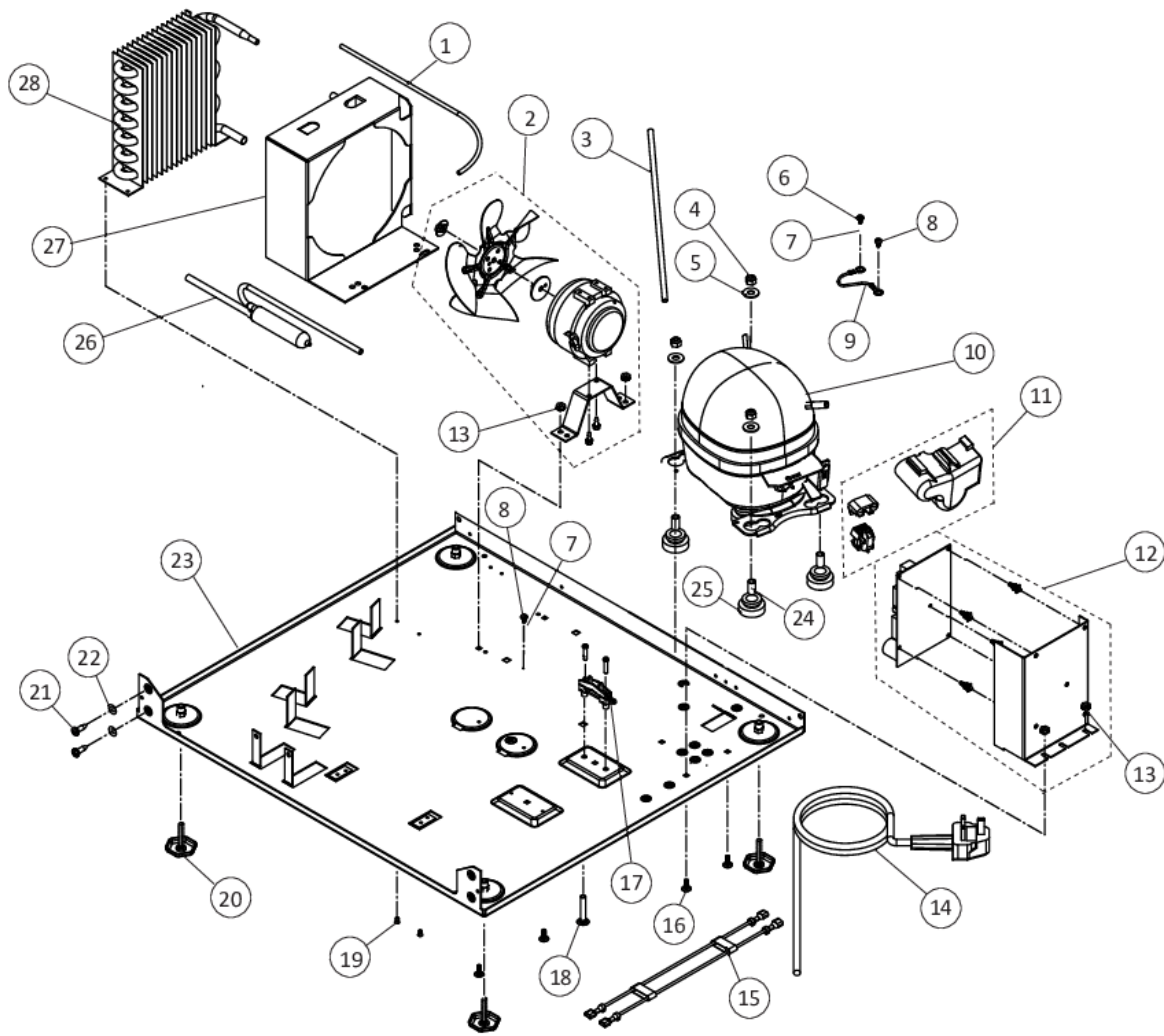

Left Hand

Item	Part No.	Name	Qty	Uom	NOTES
1	028354-000	SUBS TO PW200032 - Hinge Pin, Top	1	EA	
2	022415-000	UPPER DOOR HINGE R.H.	1	EA	
3	022414-000	BEARING, HINGE PIN UPPER	1	EA	
4	022252-000	10-32 X 3/4 COUNTERSUNK SCREW	6	EA	
5	022423-000	DOOR CLOSER CAM FOLLOWER	1	EA	
6	022417-000	BOTTOM DOOR HINGE, R.H.	1	EA	
7	022240-000	LOWER HINGE PIN	1	EA	
8	022420-000	BOTTOM DOOR HINGE, L.H.	1	EA	
9	022416-000	UPPER DOOR HINGE L.H.	1	EA	

MECHANICAL

Item	Part No.	Name	Qty	Uom	NOTES
1	022364-000	TUBING, .188 OD X 14 IN	1	EA	
2	42247036	CONDENSER FAN ASSEMBLY	1	EA	Not available online / Call for pricing and availability
3	022406-000	PROCESS TUBE, 1/4 X 10ø	1	EA	
4	022395-000	1/4-20 Hex Lock Nut	3	EA	
5	022388-000	Flat Washer	3	EA	
6	022369-000	8-32 X 1/4 PHILLIPS PAM HEAD SCREW, ZN	1	EA	Not available online / Call for pricing and availability
7	022358-000	THERMAL CUT-OUT N.O. 60 DEGREES	2	EA	Not available online / Call for pricing and availability
8	022402-000	10-32 X 1/2 HEX WASHER HEAD SCREW	1	EA	
9	PW300137	Ground Wire	1	EA	Not available online / Call for pricing and availability
10	028378-000	COMPRESSOR	1	EA	
11	42246574	TERMINAL COVER KIT W/ OVERLOAD & RELAY	1	EA	Not available online / Call for pricing and availability
12	009511-000	ELECTRONIC CONTROL BOARD AND BRACKET ASM	1	EA	
13	022381-000	#10-24 Hex Nut	4	EA	
14	028377-000	POWER CORD	1	EA	
15	022373-000	WIRING HARNESS, COMPRESSOR	1	EA	
16	022365-000	#10-24 x 1/2" Carriage Bolt	4	EA	
17	022380-000	Power Cord Clamp and 4mm x 20 mm screws	2	EA	
18	022404-000	CARRIAGE BOLT 1/4-20 X 1.50 UNC 2A	3	EA	
19	022401-000	POP RIVET #AD43ABS ALUMINUM	8	EA	
20	022366-000	LEG LEVELER	4	EA	
21	022252-000	10-32 X 3/4 COUNTERSUNK SCREW	2	EA	
22	022403-000	#10 Countersunk Flatwasher	4	EA	