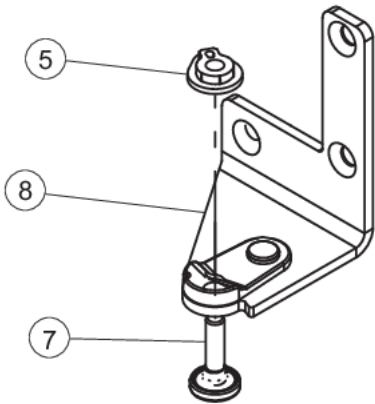

HINGES

Right Hand