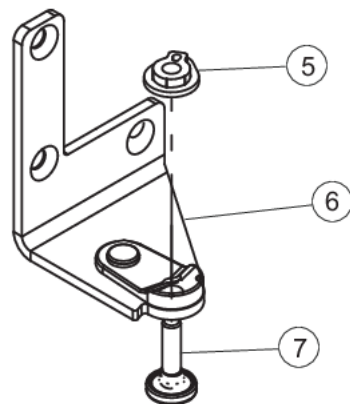

DES. DOOR

Item	Part No.	Name	Qty	Uom	NOTES
1	028480-000	LOCK, DOOR	1	EA	
2	028352-000	MAGNET	1	EA	
3	028353-000	MAGNET SWITCH RETAINER	1	EA	
4	022265-000	#8 x 3/4" Phillips Head Screw	2	EA	
5	PW230124	MAGNETIC GASKET, BLACK	1	EA	
6	022248-000	1/4-20 X 1/2 BUTTON HEAD CAP SCREW	4	EA	
7	028355-000	TOP HINGE ADAPTER, R.H. DOOR (SHOWN)	1	EA	
8	022424-000	SCREW : 4MM X 10MM	1	EA	
9	037009-000	DOOR ASSY, DES., CLEAR GLASS, RH, W/LOCK	1	EA	
9	037011-000	DOOR ASSY, DES., FLUTED GLASS, RH, W/LOCK	1	EA	
9	037010-000	DOOR ASSY, DES., CLEAR GLASS, LH, W/LOCK	1	EA	
9	037012-000	DOOR ASSY, DES., FLUTED GLASS, LH, W/LOCK	1	EA	
9	037005-000	DOOR ASSY, PRO, CLEAR GLASS RH, W/LOCK	1	EA	
9	037006-000	DOOR ASSY, PRO, CLEAR GLASS LH, W/LOCK	1	EA	
9	037007-000	DOOR ASSY, PRO, FLUTED GLASS, RH, W/LOCK	1	EA	
9	037008-000	DOOR ASSY, PRO, FLUTED GLASS, LH, W/LOCK	1	EA	
10	009521-000	STANDOFF STUD	2	EA	Not available online / Call for pricing and availability
11	022434-000	#10-32 X 1 1/8 TRUSS HEAD MACHINE SCREW	2	EA	Not available online / Call for pricing and availability
12	026722-000	DOOR HANDLE ASSEMBLY	1	EA	Not available online / Call for pricing and availability
13	026723-000	#10-32 X 5/16 CUP POINT SET SCREW	2	EA	Not available online / Call for pricing and availability
14	022900-000	TOP HINGE ADAPTER, LEFT HAND	1	EA	

Left Hand

Item	Part No.	Name	Qty	Uom	NOTES
1	028354-000	SUBS TO PW200032 - Hinge Pin, Top	1	EA	
2	022415-000	UPPER DOOR HINGE R.H.	1	EA	
3	022414-000	BEARING, HINGE PIN UPPER	1	EA	
4	022252-000	10-32 X 3/4 COUNTERSUNK SCREW	6	EA	
5	022423-000	DOOR CLOSER CAM FOLLOWER	1	EA	
6	022417-000	BOTTOM DOOR HINGE, R.H.	1	EA	
7	022240-000	LOWER HINGE PIN	1	EA	
8	022420-000	BOTTOM DOOR HINGE, L.H.	1	EA	
9	022416-000	UPPER DOOR HINGE L.H.	1	EA	