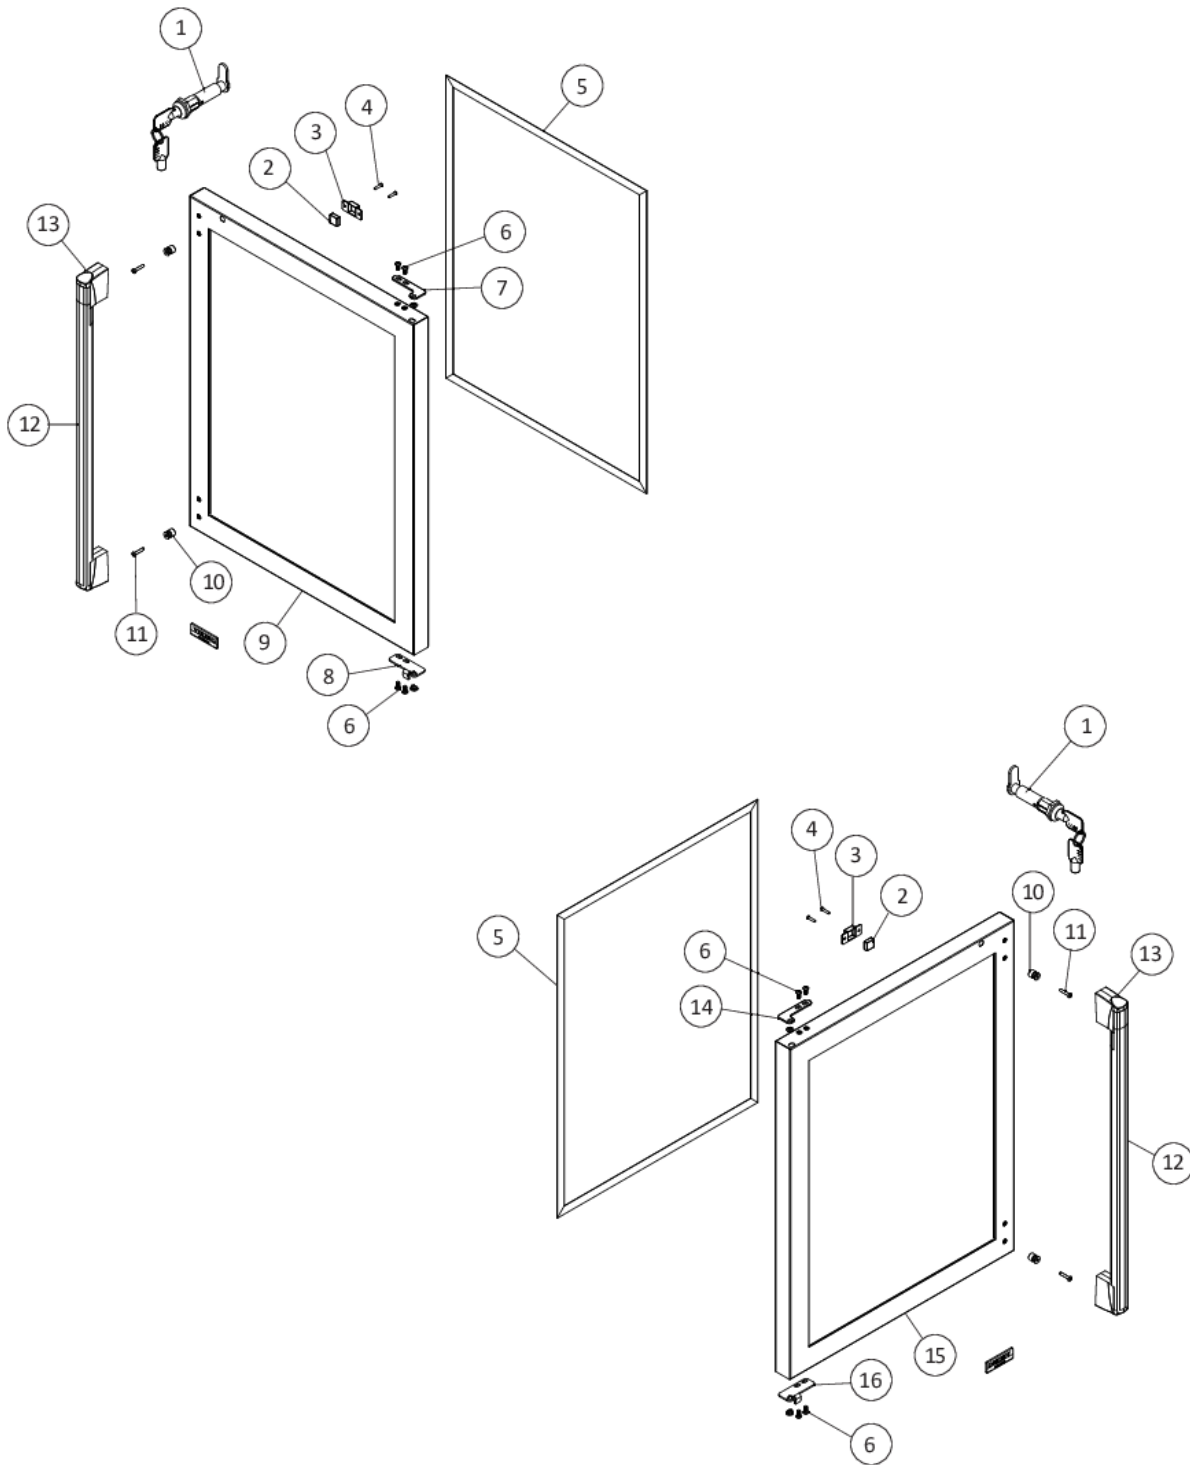

DES. DOOR

Item	Part No.	Name	Qty	Uom	NOTES
1	028480-000	LOCK, DOOR	1	EA	
2	028352-000	MAGNET	1	EA	
3	028353-000	MAGNET SWITCH RETAINER	1	EA	
4	022265-000	#8 x 3/4" Phillips Head Screw	2	EA	
5	PW230124	MAGNETIC GASKET, BLACK	1	EA	
6	022248-000	1/4-20 X 1/2 BUTTON HEAD CAP SCREW	4	EA	
7	028355-000	TOP HINGE ADAPTER, R.H. DOOR (SHOWN)	1	EA	
8	022424-000	SCREW : 4MM X 10MM	1	EA	
9	037009-000	DOOR ASSY, DES., CLEAR GLASS, RH, W/LOCK	1	EA	
9	037011-000	DOOR ASSY, DES., FLUTED GLASS, RH, W/LOCK	1	EA	
9	037010-000	DOOR ASSY, DES., CLEAR GLASS, LH, W/LOCK	1	EA	
9	037012-000	DOOR ASSY, DES., FLUTED GLASS, LH, W/LOCK	1	EA	
9	037005-000	DOOR ASSY, PRO, CLEAR GLASS RH, W/LOCK	1	EA	
9	037006-000	DOOR ASSY, PRO, CLEAR GLASS LH, W/LOCK	1	EA	
9	037007-000	DOOR ASSY, PRO, FLUTED GLASS, RH, W/LOCK	1	EA	
9	037008-000	DOOR ASSY, PRO, FLUTED GLASS, LH, W/LOCK	1	EA	
10	009521-000	STANDOFF STUD	2	EA	Not available online / Call for pricing and availability
11	022434-000	#10-32 X 1 1/8 TRUSS HEAD MACHINE SCREW	2	EA	Not available online / Call for pricing and availability
12	026722-000	DOOR HANDLE ASSEMBLY	1	EA	Not available online / Call for pricing and availability
13	026723-000	#10-32 X 5/16 CUP POINT SET SCREW	2	EA	Not available online / Call for pricing and availability
14	022900-000	TOP HINGE ADAPTER, LEFT HAND	1	EA	