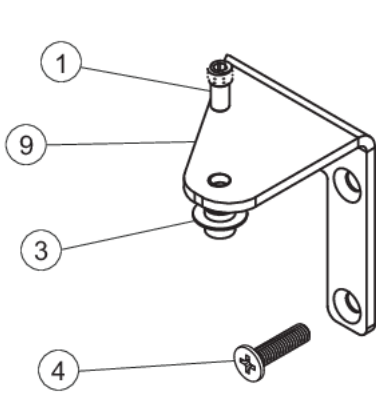

HINGES

Right Hand