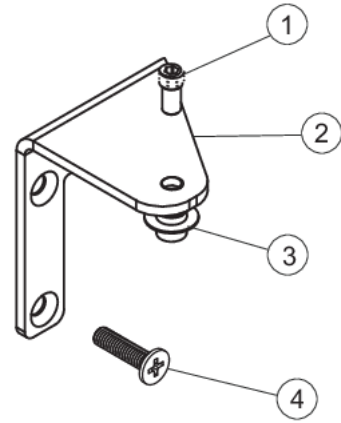

HINGES

Right Hand